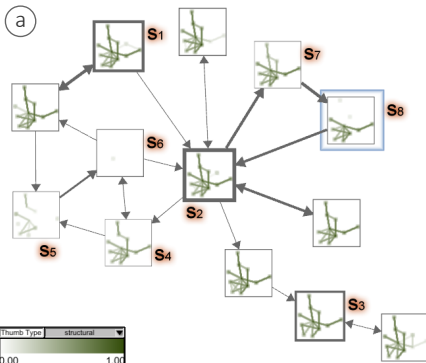

Dataset 297 nodes 2,008 edges 217,253 time points

structural scale districts

temporal scale half hours

aspect time

distance threshold

add view

State Transition Graph View

Temporal Overview

Structural Overview